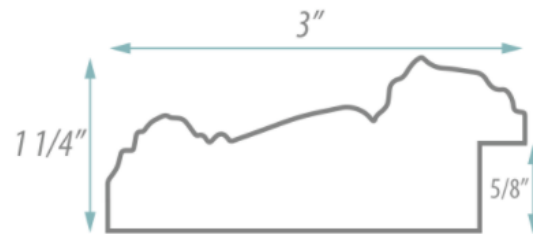

SPECIFICATION SHEET

FRAMED MIRROR

MODEL#: FM 79603-24X40

FRAMED MIRRORS COLLECTION

FEATURES:

- ONE 24X40" HIGH RESOLUTION SILVER PLATE GLASS MIRROR SIZE W/ DECORATIVE FRAME.
- "WALL HUGGER" HANGER FOR MOUNTING INCLUDED.
- STANDARD MOUNTING STYLE IS VERTICAL. FOR HORIZONTAL, PLEASE SPECIFY WHEN ORDERING.
- PACKED IN FOUR WALL (FOLDED DOUBLE WALL) CORRUGATION.
- STYLE: ORNATE
- COLOR: CREAM
- FINISH: RUSTIC

MIRROR FINISHES:

- FLAT POLISHED EDGE
- BEVELED EDGE

OVERALL SIZE DIMENSION: 30" WIDE X 46" HIGH X 1 1/4" DEEP